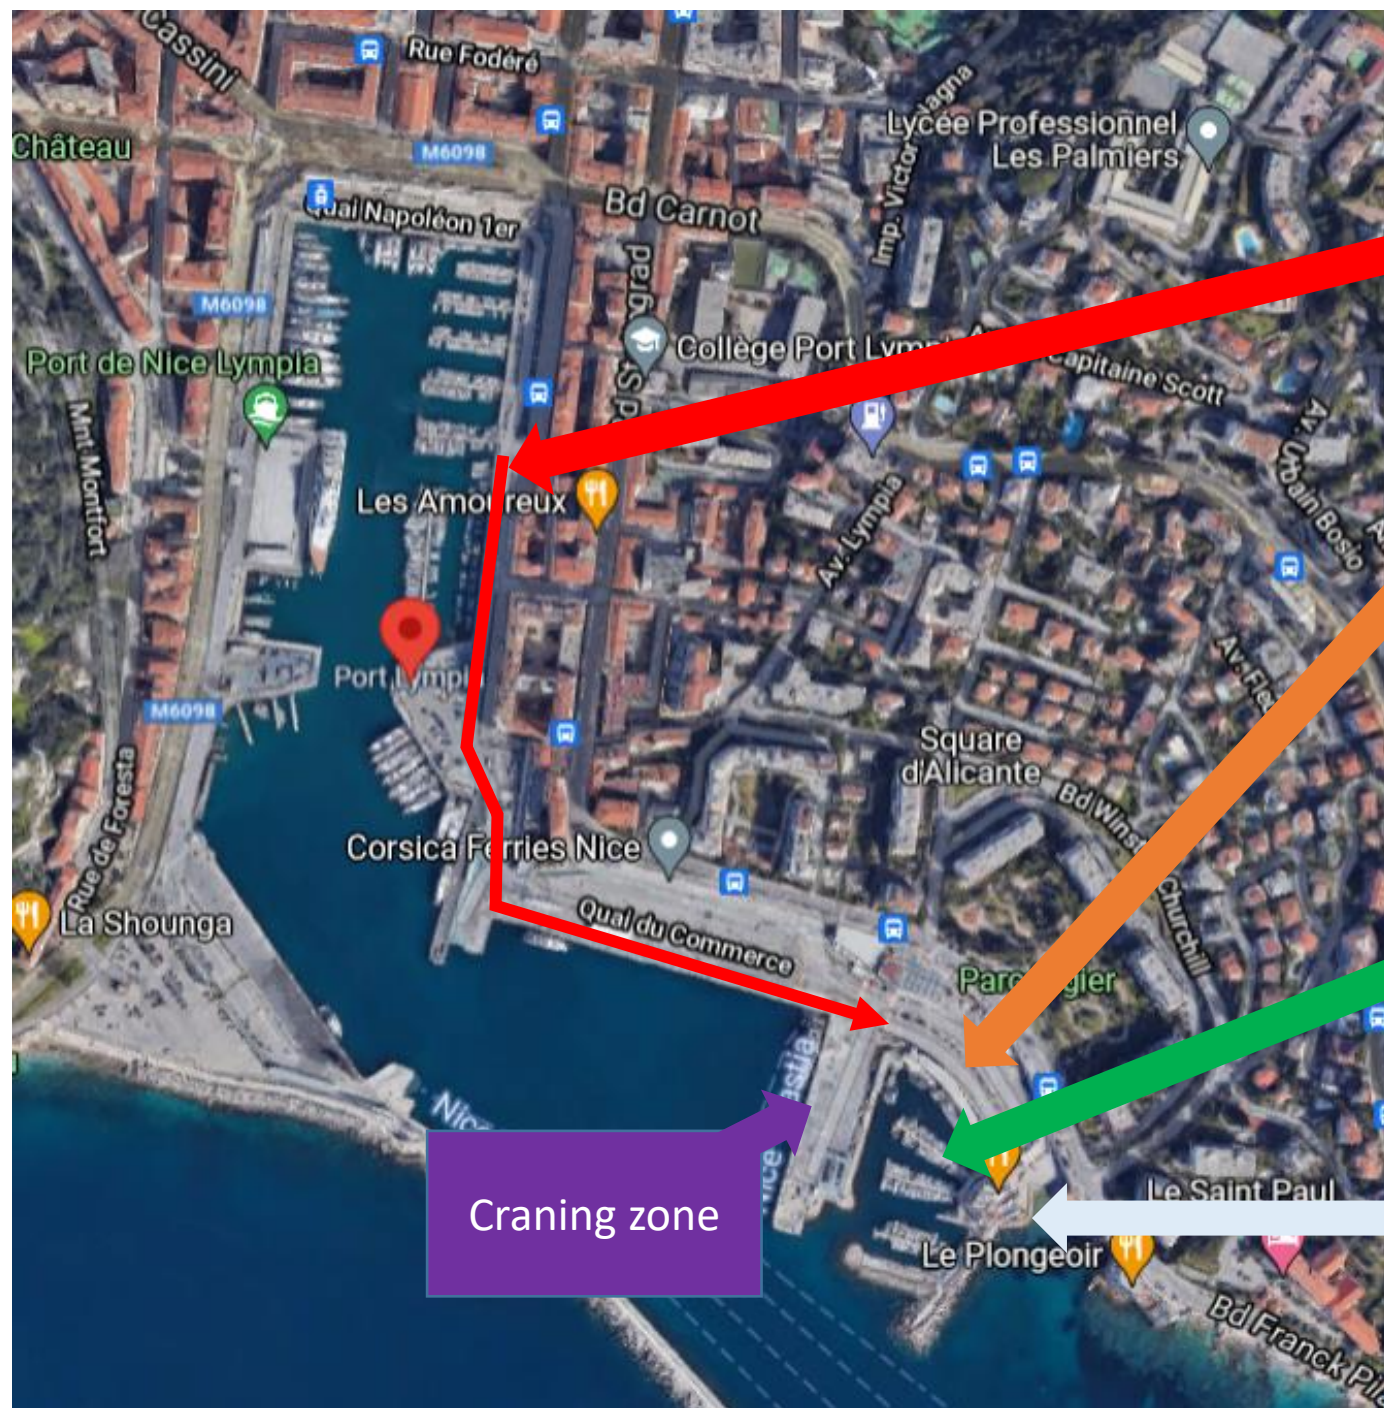

Appendix 2 Venue

Club Nautique de Nice

Location, parking, craning area & moorings

Harbor pass

**Please display this
to enter in the harbor**

**Location,
parking,
craning area,
Moorings**

Harbor entrance :
15, quai des deux
Emmanuels,
06100 NICE

Parking area

Moorings

Craning zone

Parking area : on blue lines only

- Please respect these instructions carefully.
- Bitte respektieren Sie diese Anweisungen sorgfältig.
- Si prega di rispettare attentamente queste istruzioni.