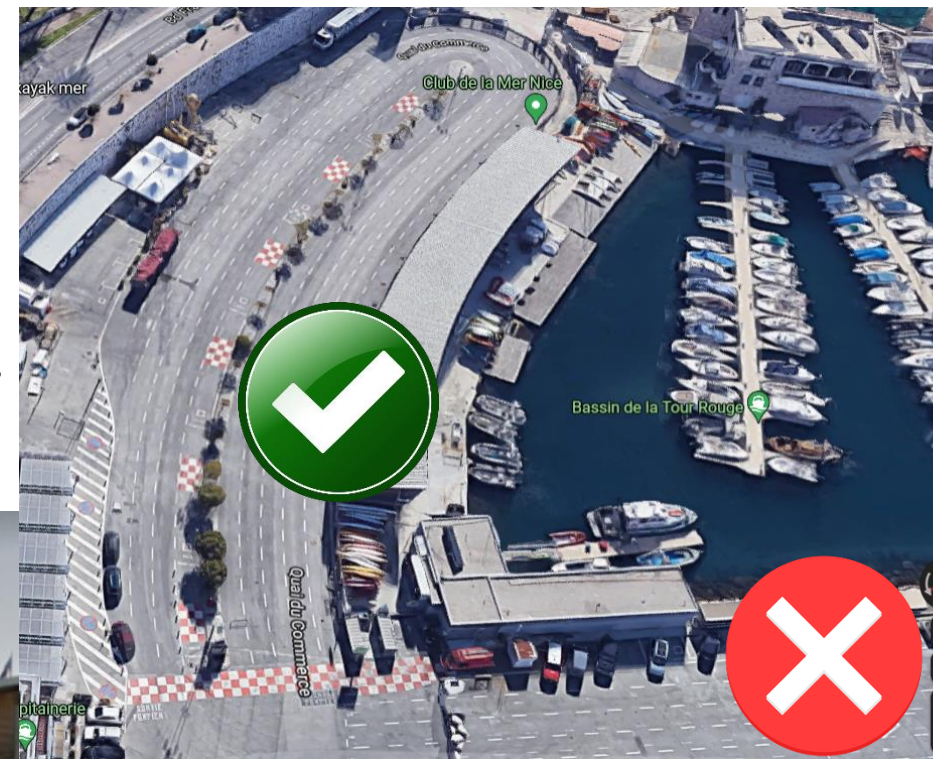

Appendix 2 Venue

Club Nautique de Nice

Location, parking, craning area & moorings

Harbor pass

**Please display this
to enter in the harbor**

**Location,
parking,
craning area,
Moorings**

Harbor entrance :
15, quai des deux
Emmanuels,
06100 NICE

Parking area

Moorings

Craning zone

Parking area : on blue lines only

- Please respect these instructions carefully.
- Bitte respektieren Sie diese Anweisungen sorgfältig.
- Si prega di rispettare attentamente queste istruzioni.